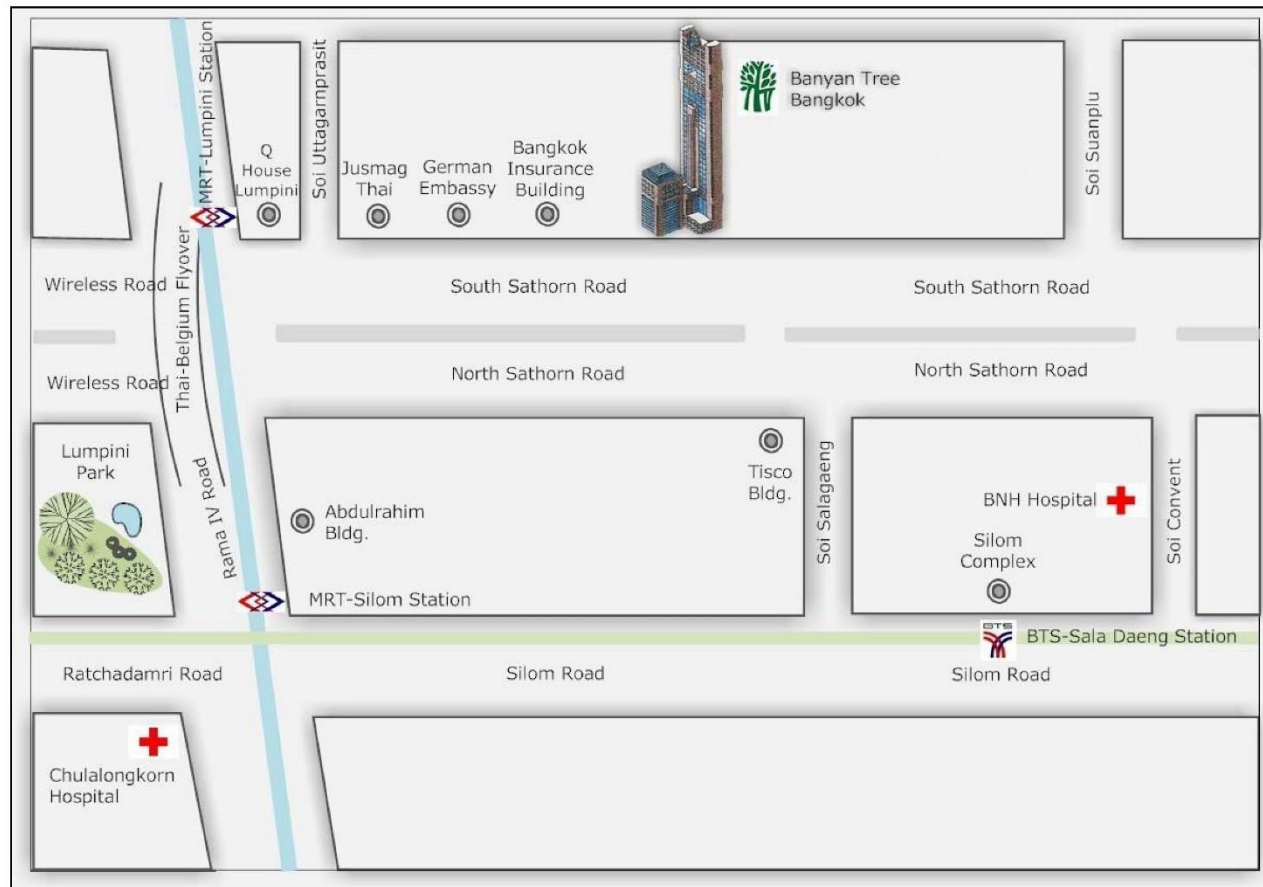

Map for Directors, Management, and Advisors of the Company Only.

Shareholders please attend online (E-AGM)

MAP

Banyan Tree Bangkok Hotel no. 21/100, South Sathorn Road, Tungmahamek, Sathorn, Bangkok 10120