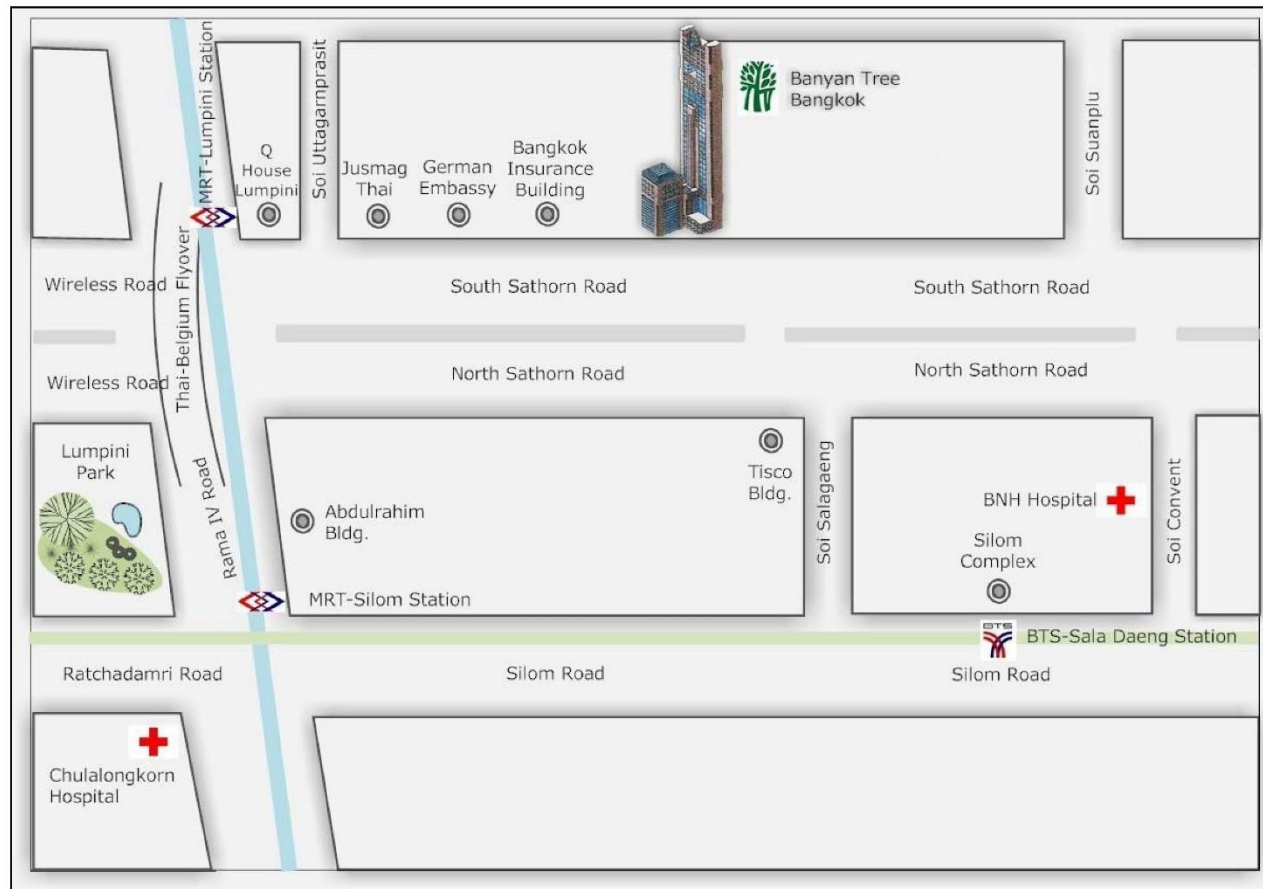

Map for Directors, Management, and Advisors of the Company Only.

Shareholders please attend online (E-AGM)

MAP

Banyan Tree Bangkok Hotel no. 21/100, South Sathorn Road, Tungmahamek, Sathorn, Bangkok 10120